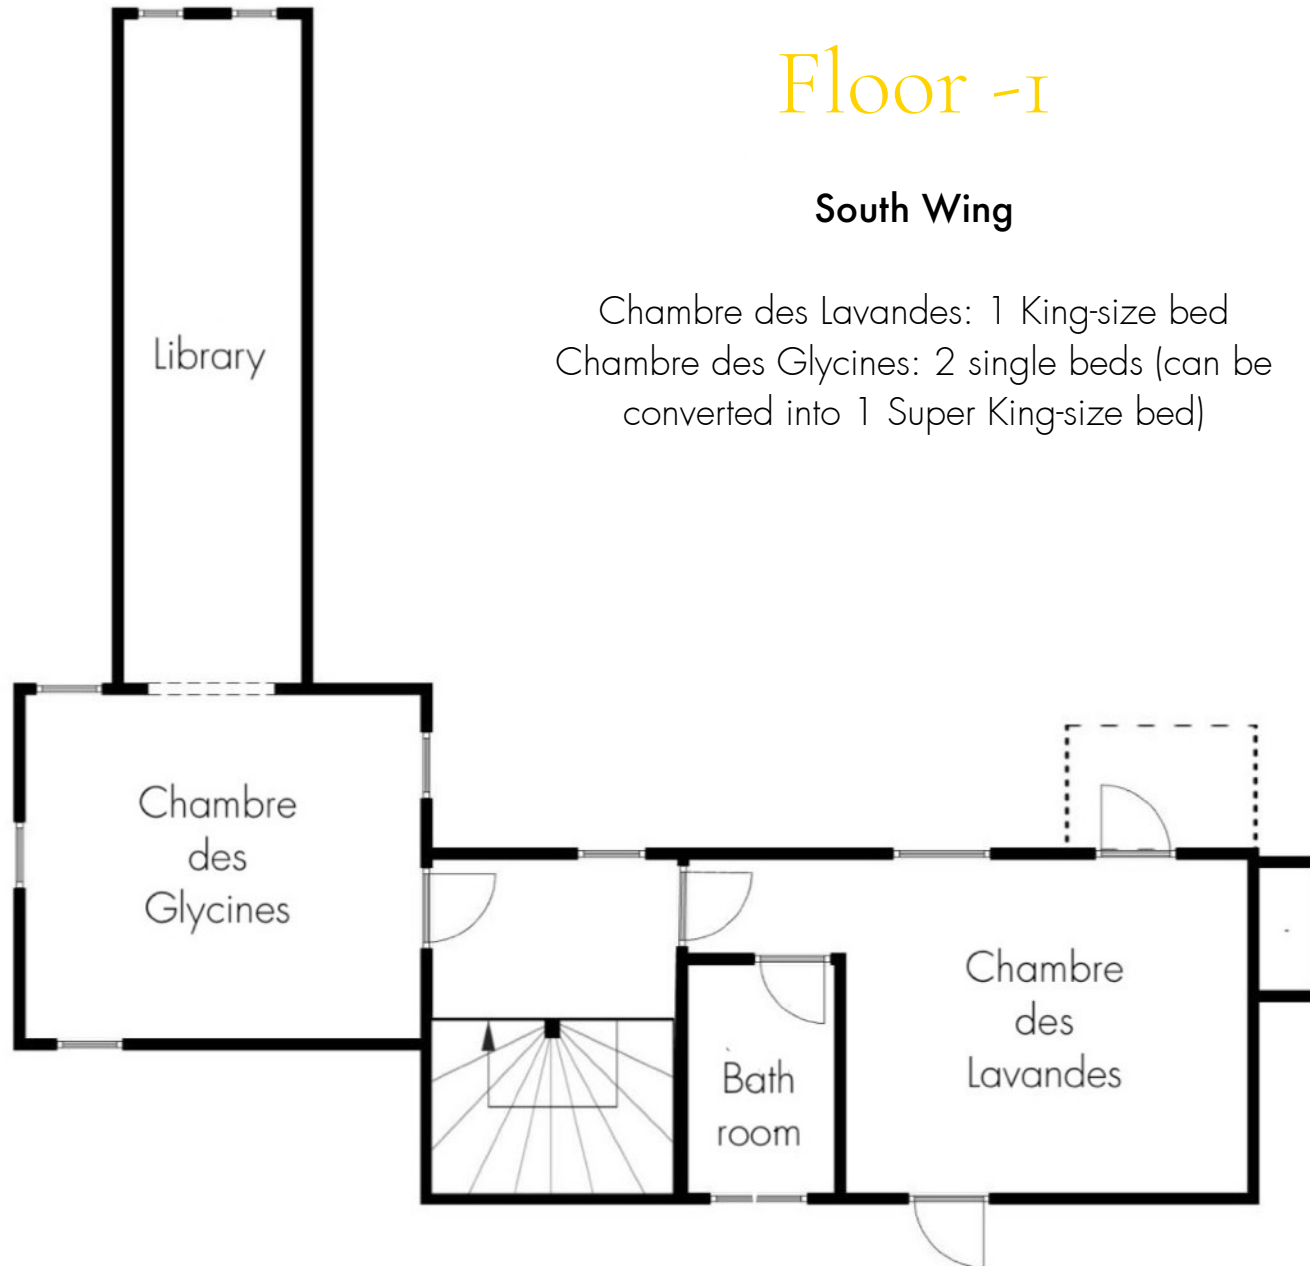

Second Floor

North Wing

Chambre des Magnolias: 1 Super King-size bed
Chambre des Cerisiers: 1 Super King-size bed bed

First Floor

North Wing

- Chambre des Platanes: 1 King-size bed
- Chambre des Lauriers: 2 double beds
- Chambre des Rosiers: 1 King-size bed
- Pigeonnier: 1 double bed

Ground Floor

South Wing

North Wing

Floor -1

South Wing

Chambre des Lavandes: 1 King-size bed
Chambre des Glycines: 2 single beds (can be converted into 1 Super King-size bed)

Floor -2

South Wing

Chambre des Jonquilles: 1 King-size bed

Floor -3

South Wing