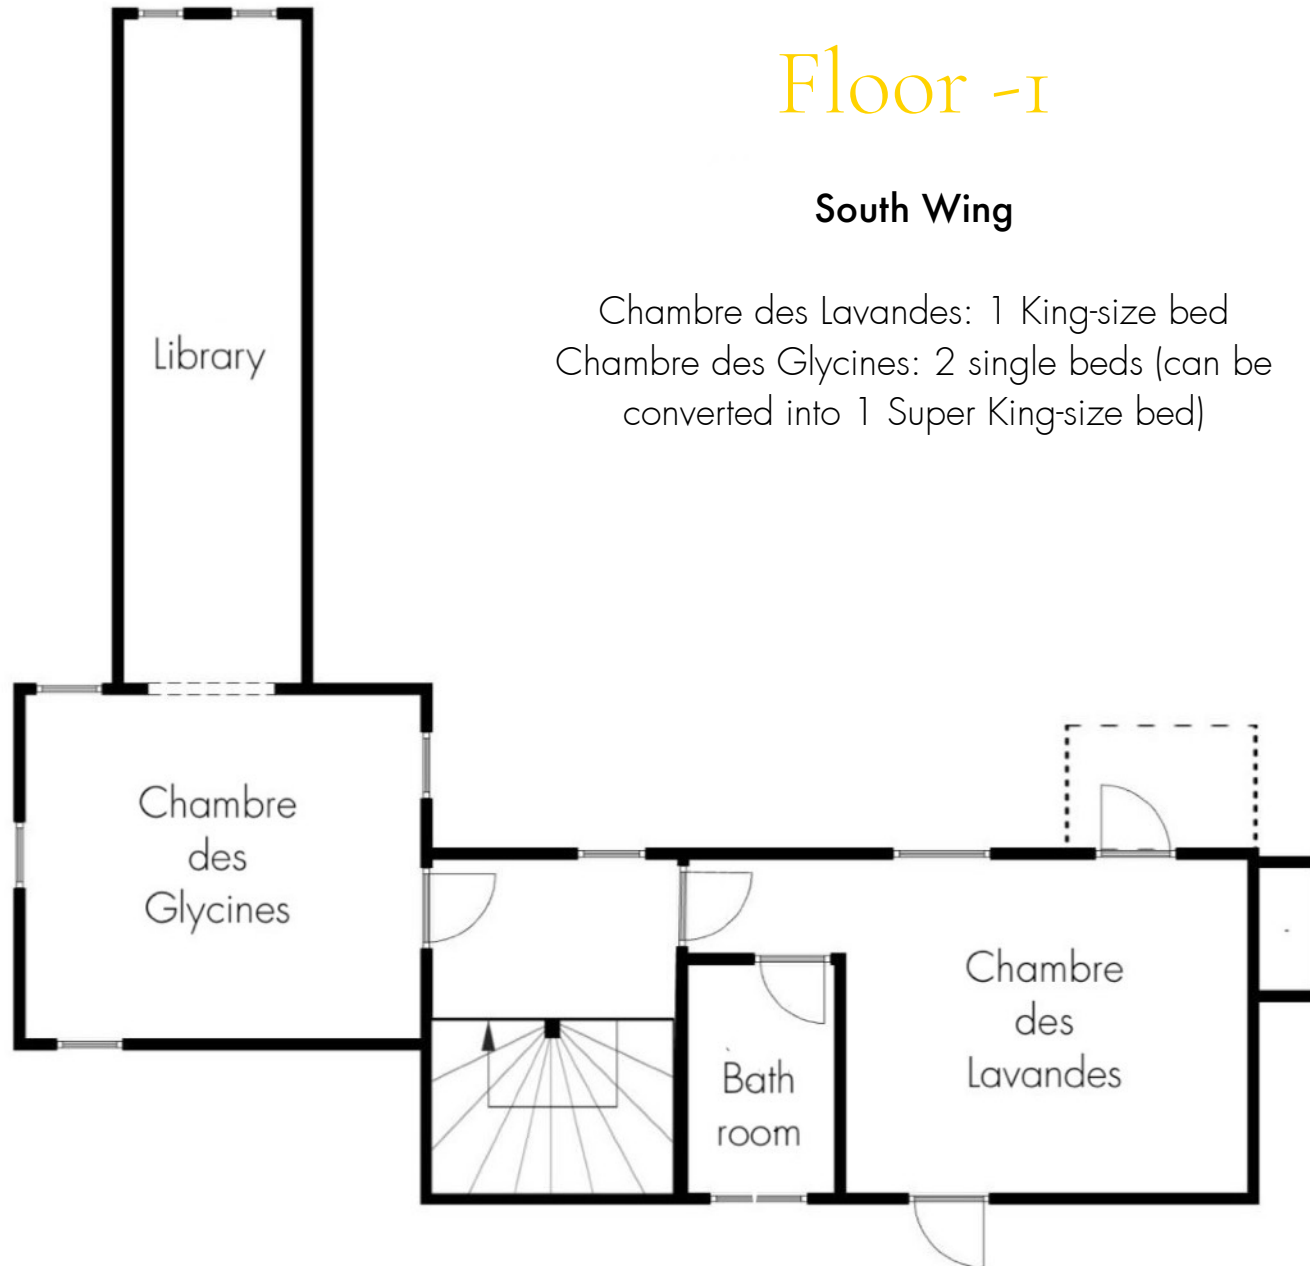

Second Floor

North Wing

Chambre des Magnolias: 1 Super King-size bed
Chambre des Cerisiers: 1 King-size bed

- Chambre des Platanes: 1 Super king-size bed
- Chambre des Lauriers: 2 double beds
- Chambre des Rosiers: 1 king-size bed

Ground Floor

South Wing

North Wing

Floor -1

South Wing

Chambre des Lavandes: 1 King-size bed
Chambre des Glycines: 2 single beds (can be converted into 1 Super King-size bed)

Floor -2

South Wing

Chambre des Jonquilles: 1 King-size bed

Floor -3

South Wing